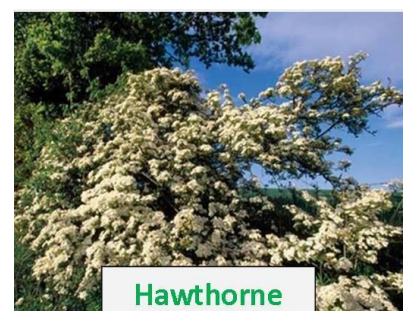

Arboretorial

An area survey was carried out on 16 October 2018 by local tree surgeon, Phil Shirley. He found an abundance of Sycamore, Hawthorne, Ash and Hazel. The Ash trees appeared at that time to be healthy and not yet suffering from Ash Dieback disease. In addition, he found:

- Elm saplings in one location; these are unlikely to grow to mature size because of 'Dutch Elm Disease'
- An unusual tree, Goat Willow, in the garden of 32, Back Lane, Darshill
- Crack Willow on the Darshill Millpond Site, as expected on this wetland